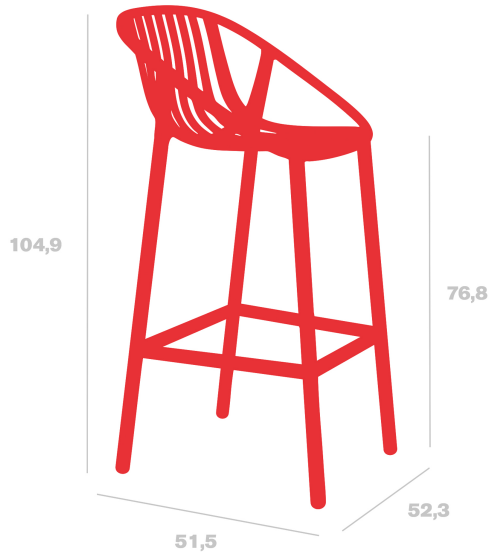

Tabouret Bini

Par Joan Gaspar

Stool for indoor and outdoor use. Made of polypropylene with fiberglass. UV protection.

Mesures

W 52.2cm x L 50.8cm x H 104.8cm x Hs

75.5cm x Largeur de la base 52.2cm

W 20.55in x L 20in x H 41.26in x Hs 29.72in

x Largeur de la base 20.55in

Poids

5.6 Kg

12.35 lb

Informations logistiques

Unités	Packaging (cm)	Packaging (in)	m ³	ft ³	Peso Br. (kg)	Gross We. (lb)
1x	74 x 61 x 97	29.13 x 24.02 x 38.19	0.438	15.47	5.88	12.96