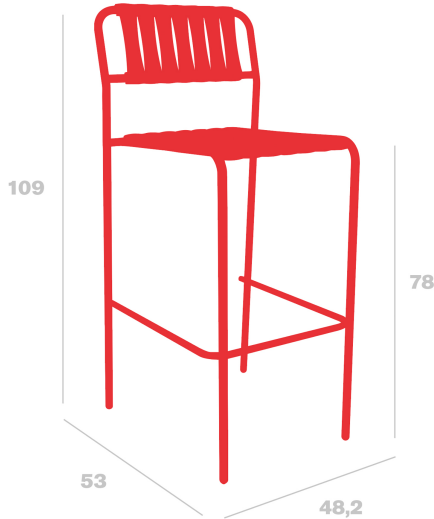

Technical specifications

Gelato Stool

By Benedetta Tagliabue and Joana Bover

Barstool with arms for indoor and outdoor use. Steel structure and slats made of recycled polypropylene reinforced with fiberglass. Available in solid color, color combinations and slat compositions.

Measures

**W 48.2cm x L 53cm x H 109cm x Hs 78cm
W 18.98in x L 20.87in x H 42.91in x Hs 30.71in**

Weight

**6.6 Kg
14.55 lb**

Stackable

6

Certificates

**ANSI2
UNEEN581-1**