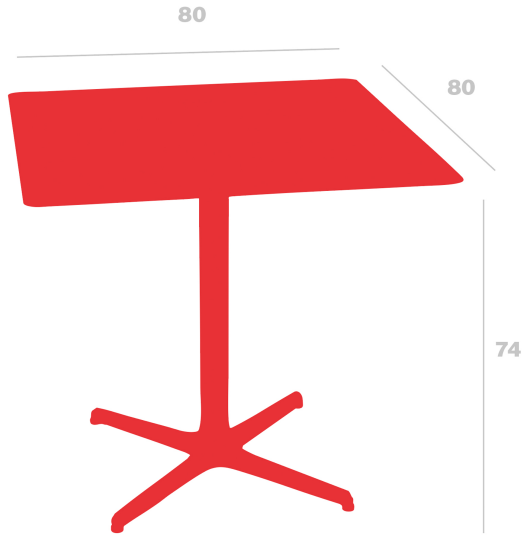

Technical specifications

Toledo Table 80x80

By Pensi Design Studio

Table for indoor and outdoor use. Painted aluminium structure with an HPL table top of the same colour.

Measures

W 80cm x L 80cm x H 74cm x Hb 73cm

W 31.5in x L 31.5in x H 29.13in x Hb 28.74in

Weight

13.8 Kg

30.42 lb

Logistical information

Units	Packaging (cm)	Packaging (in)	m ³	ft ³	Peso Br. (kg)	Gross We. (lb)
1X	81 x 82.5 x 19.7	31.89 x 32.48 x 7.76	0.132	4.66	14.49	31.94
1X	82.5 x 19.7	32.48 x 7.76			14.49	31.94