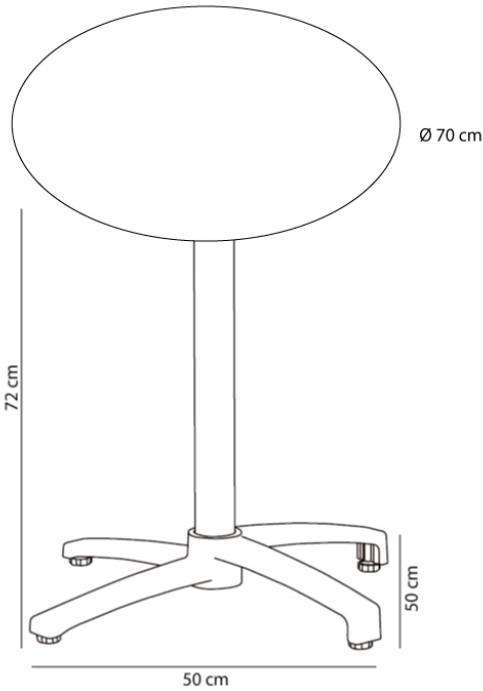

Technical specifications

Compact Phenolic Table Ø70 Fall Foot

By Resol

Table in painted aluminium. Folding system. Indoor and outdoor use. HPL tabletop.

Measures

H 73cm x Ø 70cm x Hb 72cm x Base width 50cm

H 28.74in x Ø 27.56in x Hb 28.35in x Base width 19.69in

Weight

14.46 Kg

31.88 lb

Logistical information

Units	Packaging (cm)	Packaging (in)	m ³	ft ³	Peso Br. (kg)	Gross We. (lb)
1X	71 x 74 x 20	27.95 x 29.13 x 7.87	0.105	3.71	15.18	33.47

Under no circumstances are hazardous chemicals used during production.

At Resol, all waste is managed in a sustainable and responsible manner.

RESOL

Technical specifications

Compact Phenolic Table Ø70 Fall Foot

By Resol

Variants

**Hpl White Table Ø70 Fall
Sand Leg**
05031

**Hpl Black Table Ø70 Fall
Sand Leg**
05032

**Hpl White Table Ø70 Fall
Black Leg**
05037

**Hpl Black Table Ø70 Fall
Black Leg**
05038

**Hpl White Table Ø70
Fall White Leg**
05043