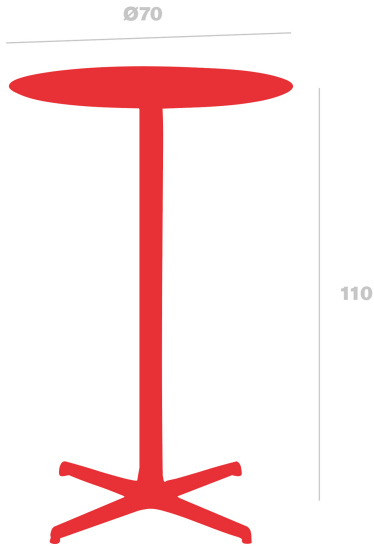

Technical specifications

Toledo High Table

Ø70

By Pensi Design Studio

High table for indoors and outdoors with painted aluminum structure and HPL top in the same colour.

Measures

H 110cm x Ø 70cm x Base width 69.5cm
H 43.31in x Ø 27.56in x Base width 27.36in

Weight

9.4 Kg
20.72 lb

Logistical information

| Units | Packaging (cm) | Packaging (in) | m ³ | ft ³ | Peso Br. (kg) | Gross We. (lb) |
|-------|----------------|----------------------|----------------|-----------------|---------------|----------------|
| 1X | 71 x 74 x 20 | 27.95 x 29.13 x 7.87 | 0.105 | 3.71 | 9.87 | 21.76 |