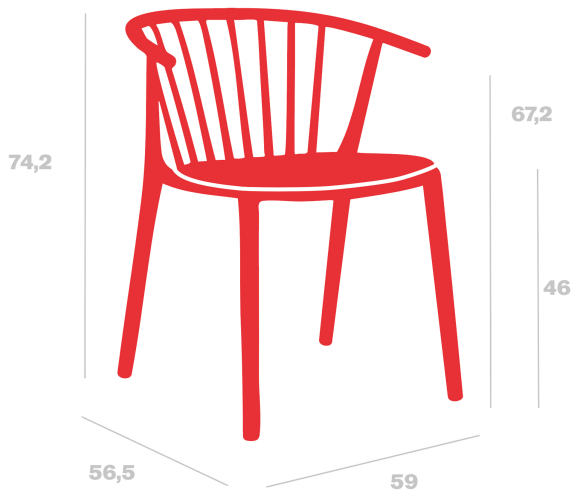

Technical specifications

Woody Upholstered Chair

By Josep Llusçà

Upholstery suitable for indoor and outdoor use. Seat upholstered in solution-dyed acrylic fabric by Bliss, suitable for outdoor use. To avoid marks, please do not stack the upholstered chairs.

Measures

W 59cm x L 56.5cm x H 74.2cm x Hs 46cm x Ha 67.2cm

W 23.23in x L 22.24in x H 29.21in x Hs 18.11in x Ha 26.46in

Weight

4.9 Kg

10.8 lb

Certificates

UNEN16139