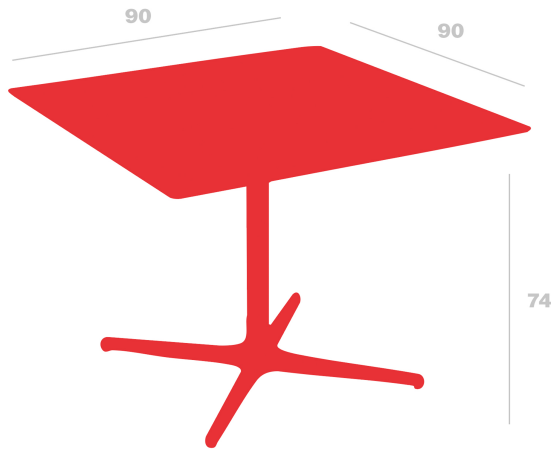

Technical specifications

Toledo XL table 90x90

By Resol

Table for indoor and outdoor use. Painted aluminium structure with an HPL table top of the same colour.

Measures

**W 90cm x L 90cm x H 74.4cm x Hb 74.3cm x
Base width 66cm**

**W 35.43in x L 35.43in x H 29.29in x Hb
29.25in x Base width 25.98in**

Weight

**20 Kg
44.09 lb**

Sustainable Production - Environmental Commitment

Resol invests money and resources in research and the search for more sustainable processes.