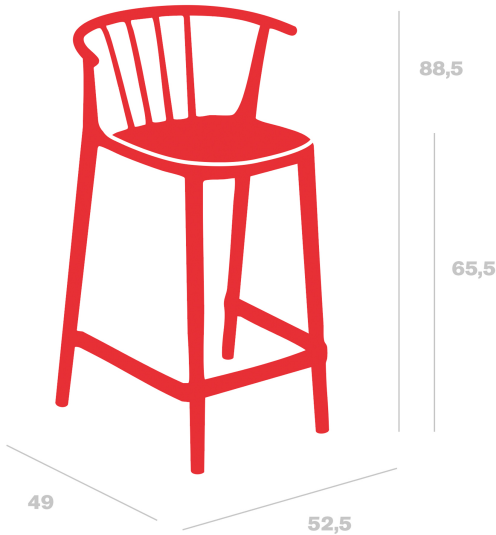

Technical specifications

Woody Upholstered Medium Stool

By Josep Llusçà

Stool for indoor and outdoor use. Made from polypropylene with fibreglass. UV protection. With quick-drying foam. Upholstery suitable for indoor and outdoor use. Grammage 275 gr/m2

Measures

**W 52.5cm x L 49cm x H 88.5cm x Ha 66.5cm
W 20.67in x L 19.29in x H 34.84in x Ha 26.18in**

Weight

**6.11 Kg
13.47 lb**

Certificates

**UNEN16139
UNEEN581-1
UNEEN581-2**

Sustainable Production - Environmental Commitment