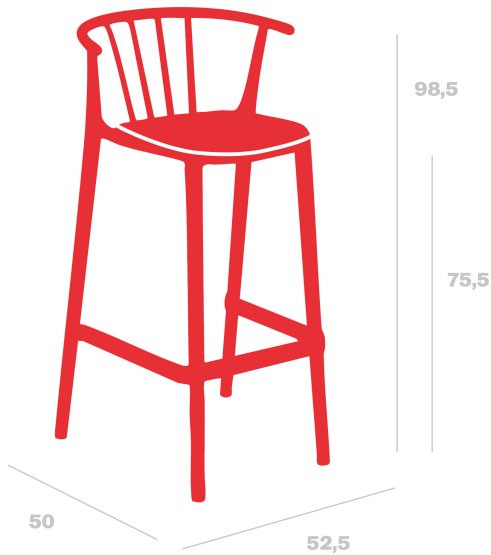

Technical specifications

Woody Upholstered High Stool

By Josep Llusà

Stool for indoor and outdoor use. Made from polypropylene with fibreglass. UV protection. With quick-drying foam. Upholstery suitable for indoor and outdoor use. Grammage 275 gr/m2

Measures

**W 52.5cm x L 50cm x H 98.5cm x Hs 75.5cm
W 20.67in x L 19.69in x H 38.78in x Hs 29.72in**

Weight

**5.75 Kg
12.68 lb**

Stackable

6

Certificates

**UNEEN581-1
UNEEN581-2
UNEN16139**