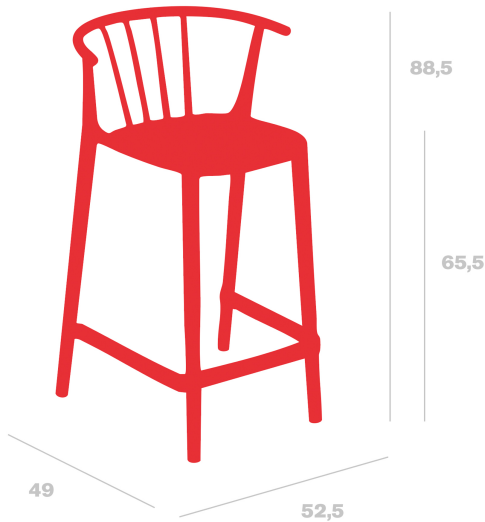

Technical specifications

Woody Medium Stool

By Josep Llusçà

Stool for indoor and outdoor use. Made from polypropylene with fibreglass. UV protection.

Measures

**W 52.5cm x L 49cm x H 88.5cm x Hs 65.5cm
W 20.67in x L 19.29in x H 34.84in x Hs 25.79in**

Stackable

6

Certificates

**NFEN581-1
UNEN16139**

Logistical information

| Units | Packaging (cm) | Packaging (in) | m ³ | ft ³ | Peso Br. (kg) | Gross We. (lb) |
|-------|----------------|-----------------------|----------------|-----------------|---------------|----------------|
| 4X | 55 x 67 x 117 | 21.65 x 26.38 x 46.06 | 0.431 | 15.22 | | |
| P.24 | 60 x 127 x 220 | 23.62 x 50 x 86.61 | 1.676 | 59.19 | | |