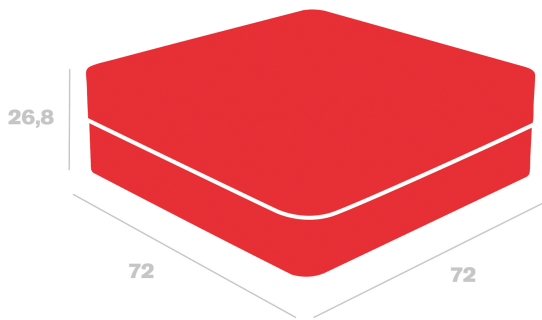

Technical specifications

Brisa table with double base

By Resol Studio

Side table with double height base made of MDPE and HPL top

Measures

W 72cm x L 72cm x H 26.8cm x Base width 72cm

W 28.35in x L 28.35in x H 10.55in x Base width 28.35in

Weight

23.5 Kg

51.81 lb

Logistical information

Units	Packaging (cm)	Packaging (in)	m ³	ft ³	Peso Br. (kg)	Gross We. (lb)
1X	81 x 81 x 40	31.89 x 31.89 x 15.75	0.262	9.25	24.68	54.41

Sustainable Production - Environmental Commitment