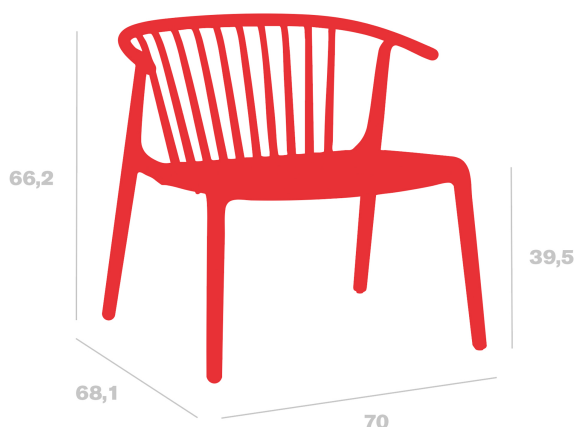

Technical specifications

Woody Lounge Chair

By Josep Llusçà

Monoblock armchair with arms. Injected polypropylene and fiberglass. UV protection. Stackable. Suitable for indoor and outdoor use.

Measures

**W 70cm x L 68.2cm x H 66.5cm
W 27.56in x L 26.85in x H 26.18in**

Weight

**7.5 Kg
16.53 lb**

Certificates

**UNEN16139
UNEEN581-1
UNEEN581-2**

Logistical information

Units	Packaging (cm)	Packaging (in)	m ³	ft ³	Peso Br. (kg)	Gross We. (lb)
P8	80 x 120 x 120	31.5 x 47.24 x 47.24	1.152	40.68	7.88	17.37
2X	75 x 77 x 75	29.53 x 30.31 x 29.53	0.433	15.29	7.88	17.37