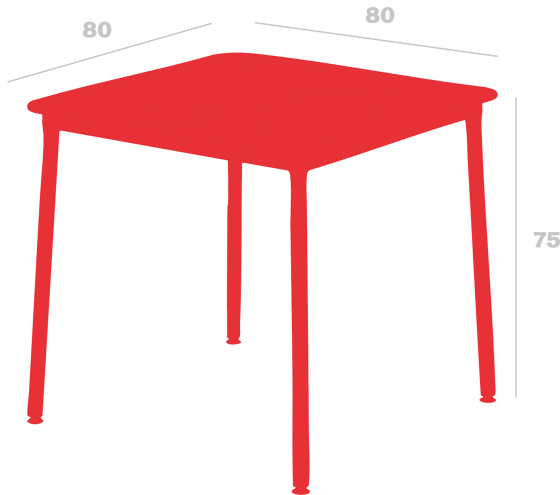

# Mesa Hub

By Joan Gaspar

Hub tables are suitable for indoor and outdoor use in HPL, and suitable only for indoor use in Melamine board. Lacquered aluminum structure and epoxy lacquered steel legs. This collection stands out for its stability and resistance, combining 3 different heights with various measures of envelopes.

### Measures

W 80cm x L 80cm x H 75cm

W 31.5in x L 31.5in x H 29.53in