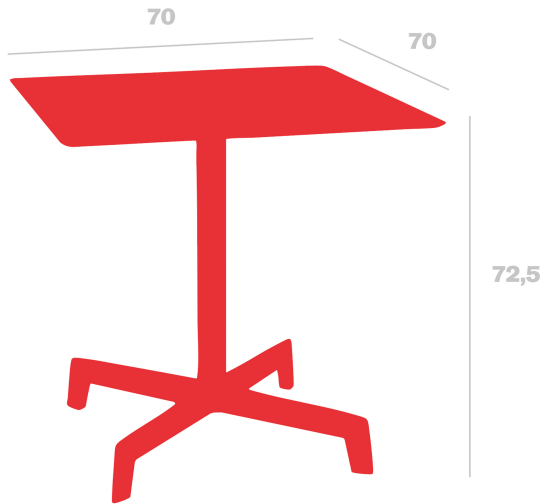

Technical specifications

Sputnik Table

By Josep Llusà

Table for indoor and outdoor use with painted aluminum structure, polyamide base, and an HPL top in the same colour.

Measures

W 70cm x L 70cm x H 72.5cm

W 27.56in x L 27.56in x H 28.54in

Weight

14.46 Kg

31.88 lb

Logistical information

Units	Packaging (cm)	Packaging (in)	m ³	ft ³	Peso Br. (kg)	Gross We. (lb)
1X	71 x 74 x 20	27.95 x 29.13 x 7.87	0.105	3.71	15.18	33.47