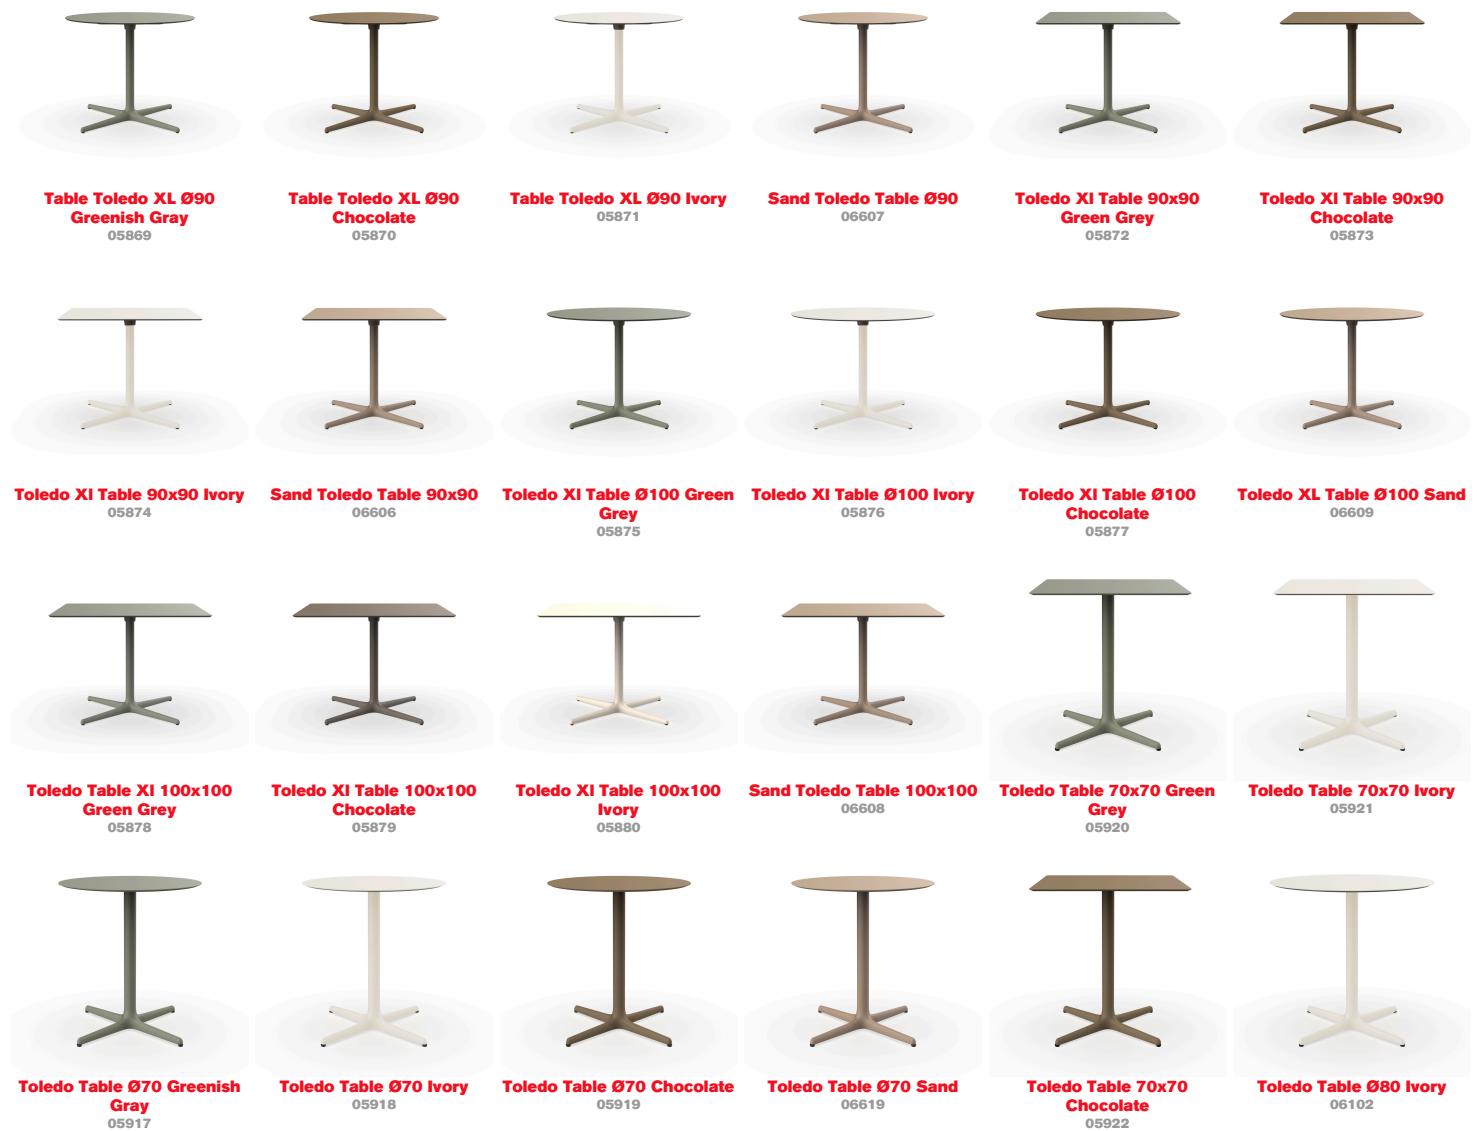

Toledo Table

By Pensi Design Studio

Variants

Sustainable Production - Environmental Commitment

Resol invests money and resources in research and the search for more sustainable processes.

All Resol products are produced with responsible use of water.

Under no circumstances are hazardous chemicals used during production.

At Resol, all waste is managed in a sustainable and responsible manner.

RESOL