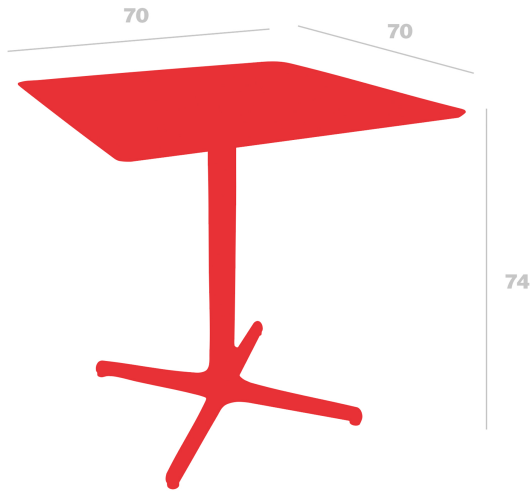

Technical specifications

Toledo Table

By Pensi Design Studio

Table for indoor and outdoor use. Painted aluminium structure with an HPL table top of the same colour. Weight: 10kg (22.04 lbs)

Measures

**W 70cm x L 70cm x H 74cm x Hb 73cm
W 27.56in x L 27.56in x H 29.13in x Hb 28.74in**

Weight

**11.36 Kg
25.04 lb**

Logistical information

Units	Packaging (cm)	Packaging (in)	m ³	ft ³	Peso Br. (kg)	Gross We. (lb)
1X	102 x 102 x 20	40.16 x 40.16 x 7.87	0.208	7.35	11.93	26.3
1x	102 x 102 x 20	40.16 x 40.16 x 7.87	0.208	7.35	11.93	26.3
1X	102 x 102 x 20	40.16 x 40.16 x 7.87	0.208	7.35	11.93	26.3
1x	102 x 102 x 20	40.16 x 40.16 x 7.87	0.208	7.35	11.93	26.3
1X	71 x 74 x 20	27.95 x 29.13 x 7.87	0.105	3.71	11.93	26.3
1X	71 x 74 x 20	27.95 x 29.13 x 7.87	0.105	3.71	11.93	26.3
1x	71 x 74 x 20	27.95 x 29.13 x 7.87	0.105	3.71	11.93	26.3
1x	81 x 82.5 x 19.7	31.89 x 32.48 x 7.76	0.132	4.66	11.93	26.3
1X	81 x 82.5 x 19.7	31.89 x 32.48 x 7.76	0.132	4.66	11.93	26.3
1x	71 x 74 x 20	27.95 x 29.13 x 7.87	0.105	3.71	11.93	26.3