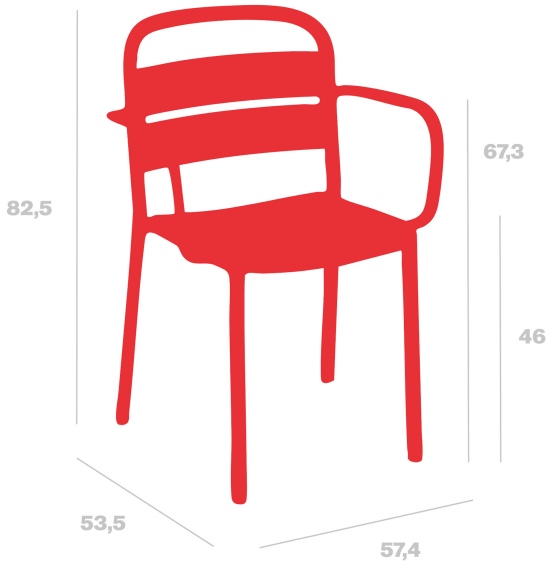

Technical specifications

Como Armchair

By Joan Gaspar

Chair with arms for indoor and outdoor use. Manufactured in polypropylene with fibreglass using gas-assisted moulding technology. UV protection.

Measures

W 57.4cm x L 53.5cm x H 82.5cm x Hs 46cm x Ha 67.3cm

W 22.6in x L 21.06in x H 32.48in x Hs 18.11in x Ha 26.5in

Weight

4.01 Kg

8.84 lb

Stackable

10

Logistical information