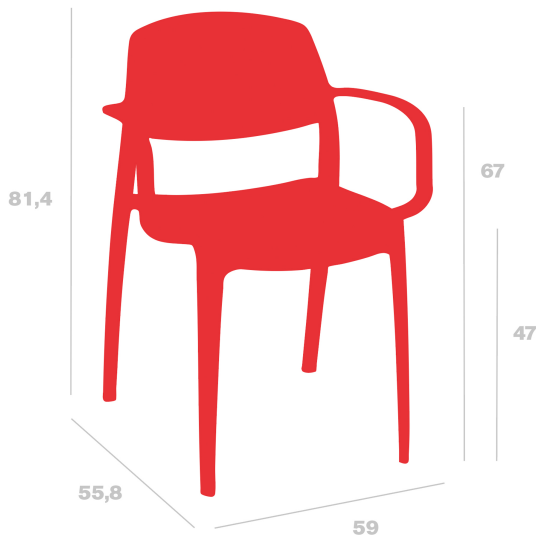

Technical specifications

Smart Armchair

By Javier Cuñado

Chair with arms for indoor and outdoor use. Manufactured in polypropylene with fibreglass using gas-assisted moulding technology. UV protection.

Measures

W 59cm x L 55.8cm x H 81.4cm x Hs 47cm x Ha 67cm
W 23.23in x L 21.97in x H 32.05in x Hs 18.5in x Ha 26.38in

Weight

4.54 Kg
10.01 lb

Stackable

9

Certificates

UNEEN581-1
UNEEN581-2
UNEN16139

Logistical information