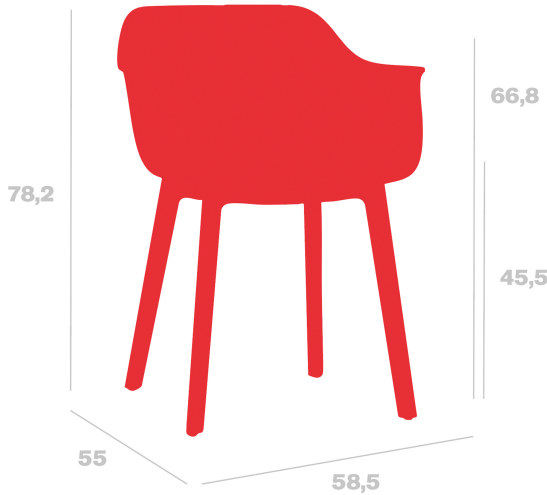

Technical specifications

Shape Chair

By Josep Llusçà

Armchair for indoor and outdoor use. Seat and structure injected in polypropylene and fiberglass. Clipping system that allows to combine the structure with the seat of Shape models. Net weight 6,18 kg (13,62 lb).

Measures

W 58.5cm x L 55cm x H 78.2cm x Hs 45.5cm x Ha 66.8cm

W 23.03in x L 21.65in x H 30.79in x Hs 17.91in x Ha 26.3in

Weight

**6.18 Kg
13.62 lb**

Certificates

UNEN16139

Logistical information

Units	Packaging (cm)	Packaging (in)	m³	ft³	Peso Br. (kg)	Gross We. (lb)
2X	61 x 61 x 62	24.02 x 24.02 x 24.41	0.231	8.16	6.49	14.31
2X	61 x 61 x 62	24.02 x 24.02 x 24.41	0.231	8.16	6.49	14.31

Sustainable Production - Environmental Commitment

Resol invests money and resources in research and the search for more sustainable processes.

All Resol products are produced with responsible use of water.

Under no circumstances are hazardous chemicals used during production.

At Resol, all waste is managed in a sustainable and responsible manner.

RESOL