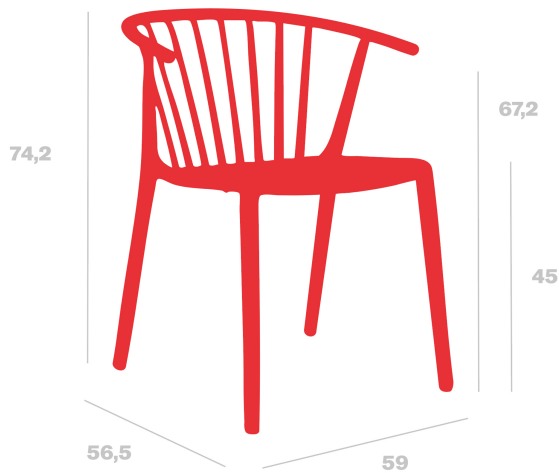

Technical specifications

Woody Chair

By Josep Llusçà

**Armchair for indoor and outdoor use.
Injected with fiberglass and PP. Stackable.
UV protection. Net weight 4,1 kg (9.03 lb).**

Measures

**W 59cm x L 56.5cm x H 74.2cm x Hs 45cm x
Ha 67.2cm**

**W 23.23in x L 22.24in x H 29.21in x Hs
17.72in x Ha 26.46in**

Weight

4.2 Kg

9.26 lb

Stackable

10

Certificates

UNEN16139