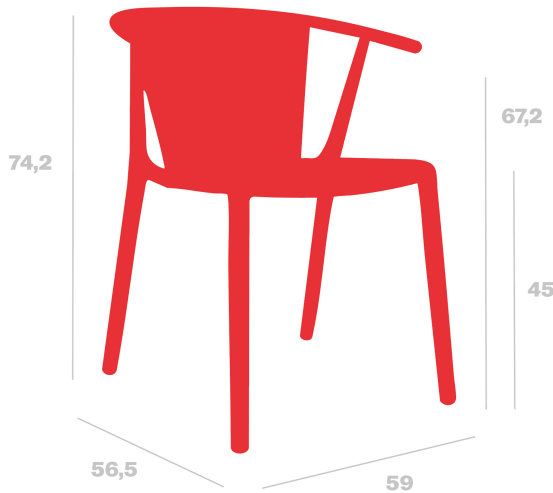

Technical specifications

Woody Flat Armchair

By Josep Lluscà

Armchair for indoor and outdoor use. Injected with fiberglass and PP. Stackable. UV protection. Net weight 4,4 kg (9.7lb).

Measures

W 59cm x L 56.5cm x H 74.2cm x Hs 45cm x Ha 67.2cm

W 23.23in x L 22.24in x H 29.21in x Hs 17.72in x Ha 26.46in

Weight

4.2 Kg

9.26 lb

Stackable

10

Certificates

UNEN16139

UNEEN581-2

UNEEN581-1

Logistical information

Units	Packaging (cm)	Packaging (in)	m ³	ft ³	Peso Br. (kg)	Gross We. (lb)
4X	60.7 x 73.7 x 96.9	23.9 x 29.02 x 38.15	0.433	15.29	4.41	9.72
P20	58 x 98 x 186	22.83 x 38.58 x 73.23	1.057	37.33	4.41	9.72
P.25	58 x 98 x 220	22.83 x 38.58 x 86.61	1.25	44.14	4.41	9.72
1x	60.7 x 73.7 x 96.9	23.9 x 29.02 x 38.15	0.433	15.29	4.41	9.72